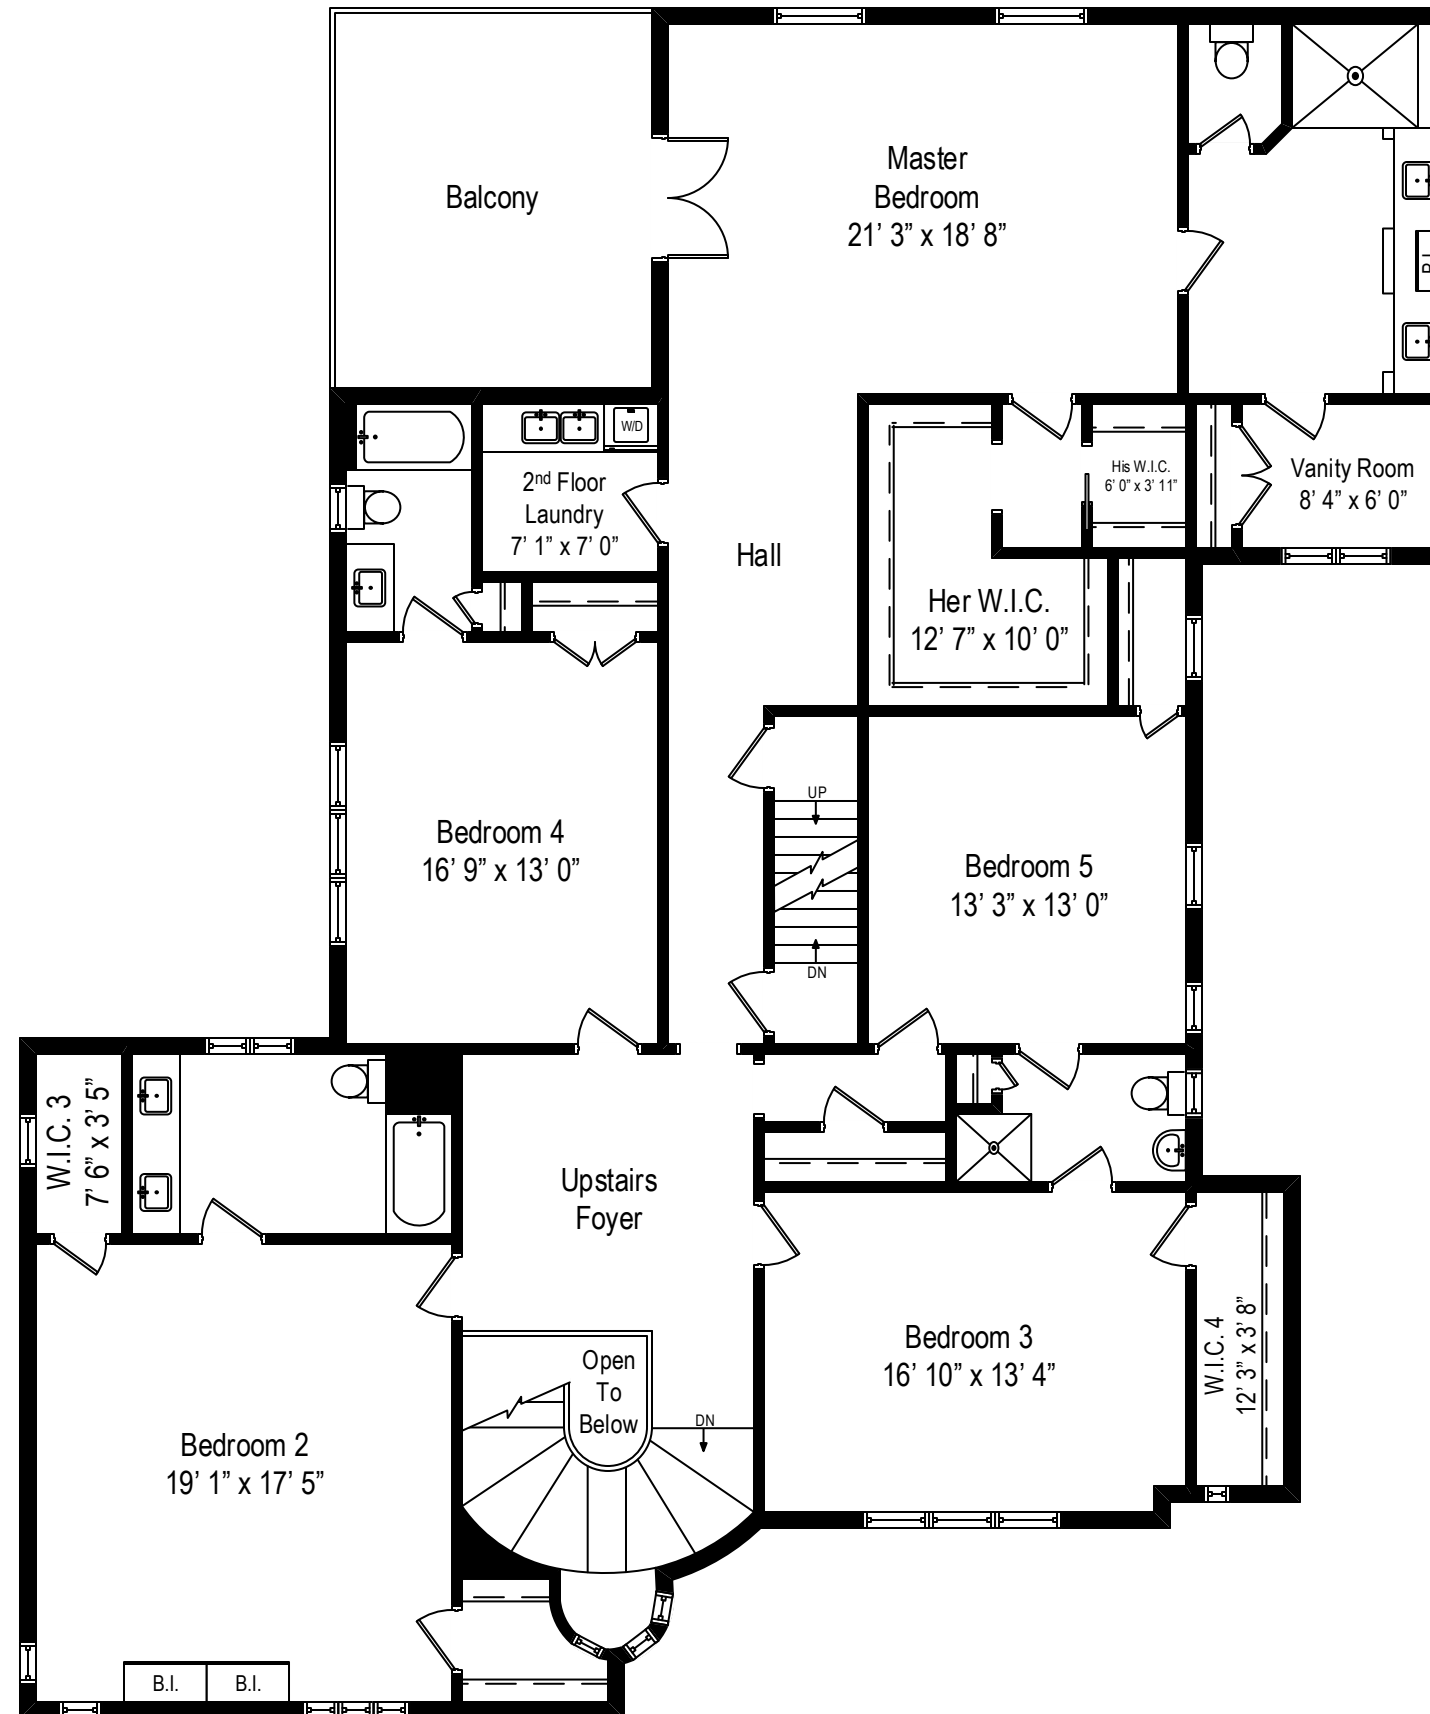

1105 Park Avenue – River Forest, IL 60305

First Level

All dimensions are approximate. This plan is for marketing purposes only.

1105 Park Avenue – River Forest, IL 60305

Second Level

All dimensions are approximate. This plan is for marketing purposes only.

1105 Park Avenue – River Forest, IL 60305

Third Level

All dimensions are approximate. This plan is for marketing purposes only.

1105 Park Avenue – River Forest, IL 60305

Lower Level