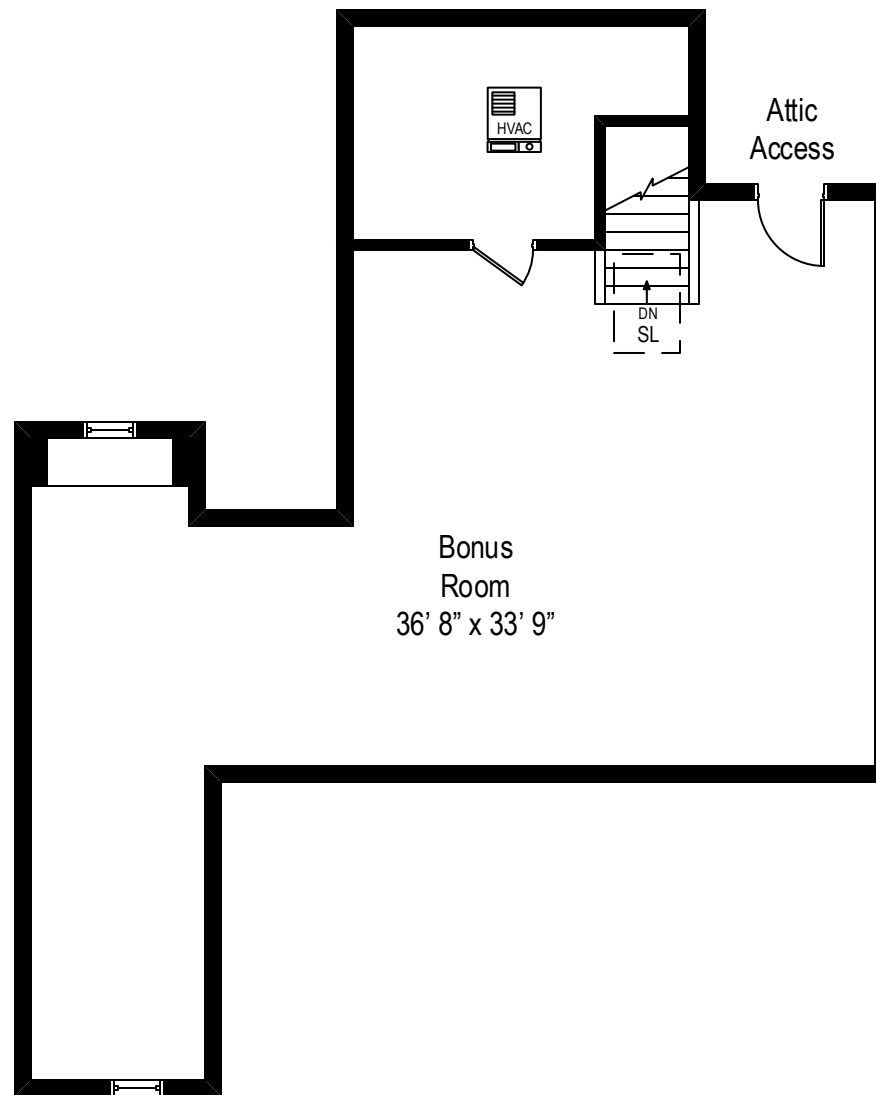

1105 Park Avenue – River Forest, IL 60305

First Level

All dimensions are approximate. This plan is for marketing purposes only.

1105 Park Avenue – River Forest, IL 60305

Second Level

All dimensions are approximate. This plan is for marketing purposes only.

1105 Park Avenue – River Forest, IL 60305

Third Level

All dimensions are approximate. This plan is for marketing purposes only.

1105 Park Avenue – River Forest, IL 60305

Lower Level