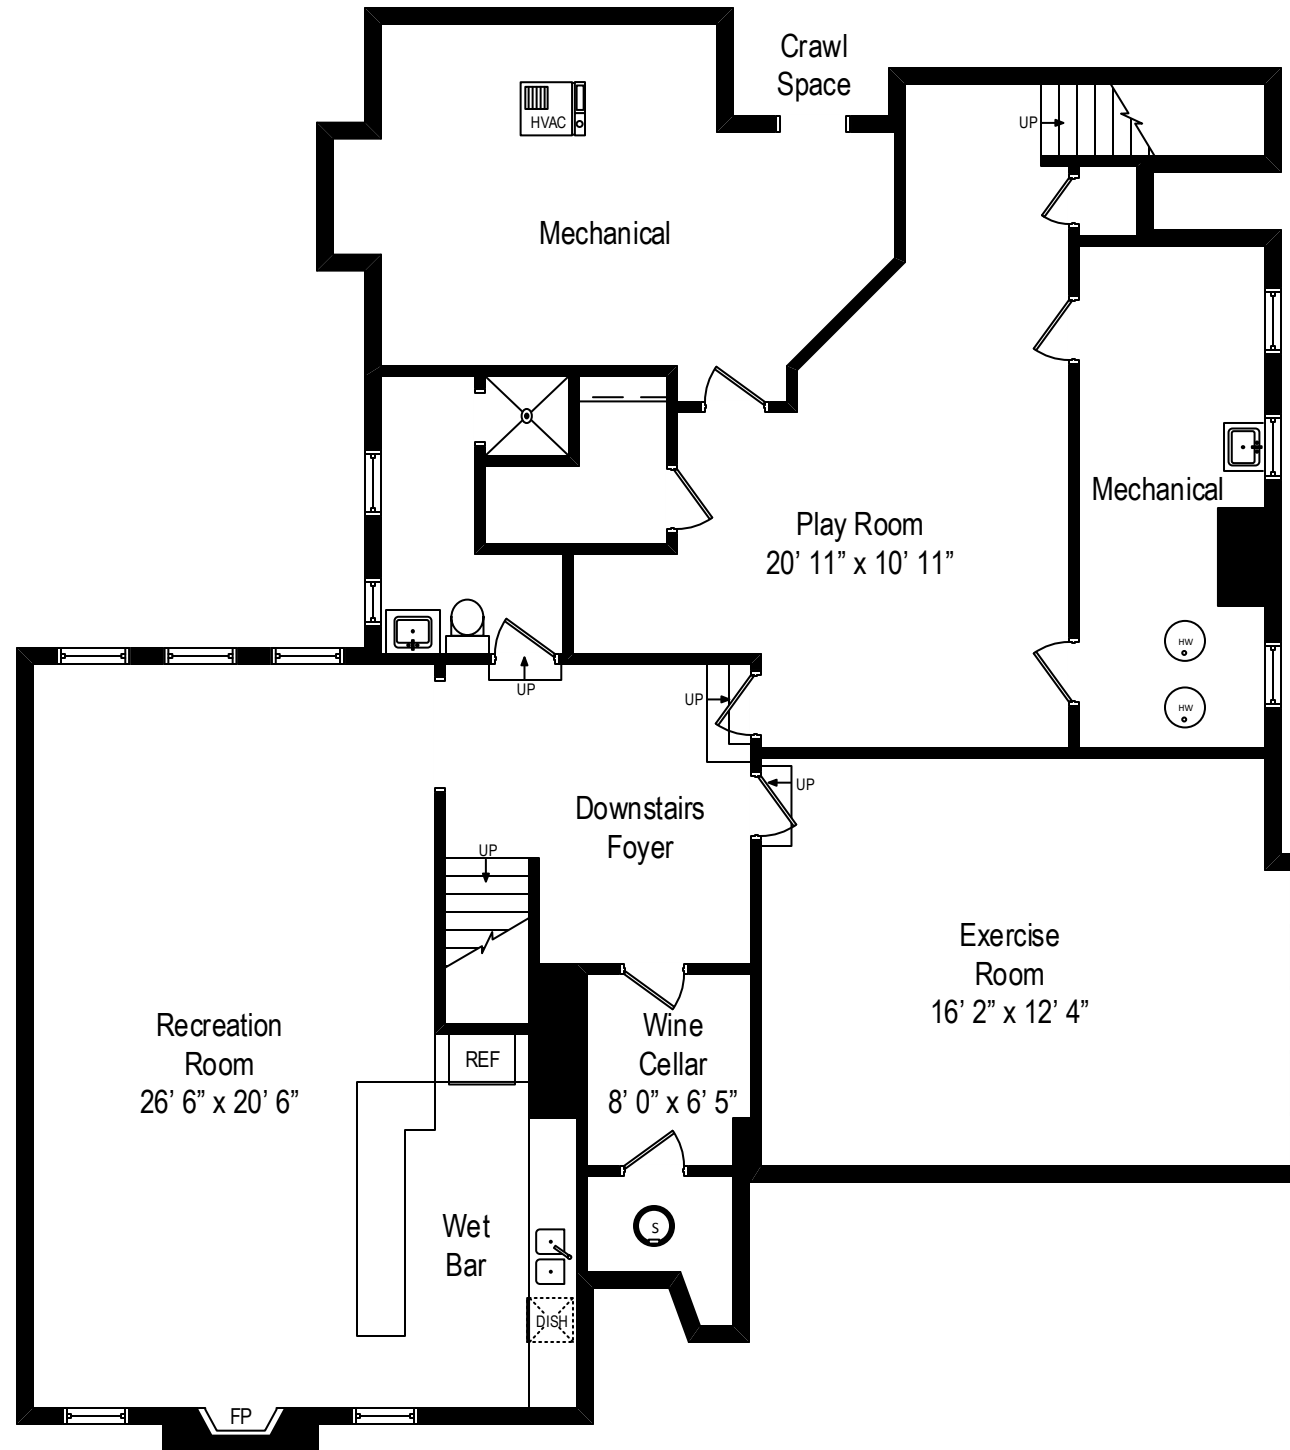

1105 Park Avenue – River Forest, IL 60305

First Level

All dimensions are approximate. This plan is for marketing purposes only.

1105 Park Avenue – River Forest, IL 60305

Second Level

All dimensions are approximate. This plan is for marketing purposes only.

1105 Park Avenue – River Forest, IL 60305

Third Level

All dimensions are approximate. This plan is for marketing purposes only.

1105 Park Avenue – River Forest, IL 60305

Lower Level