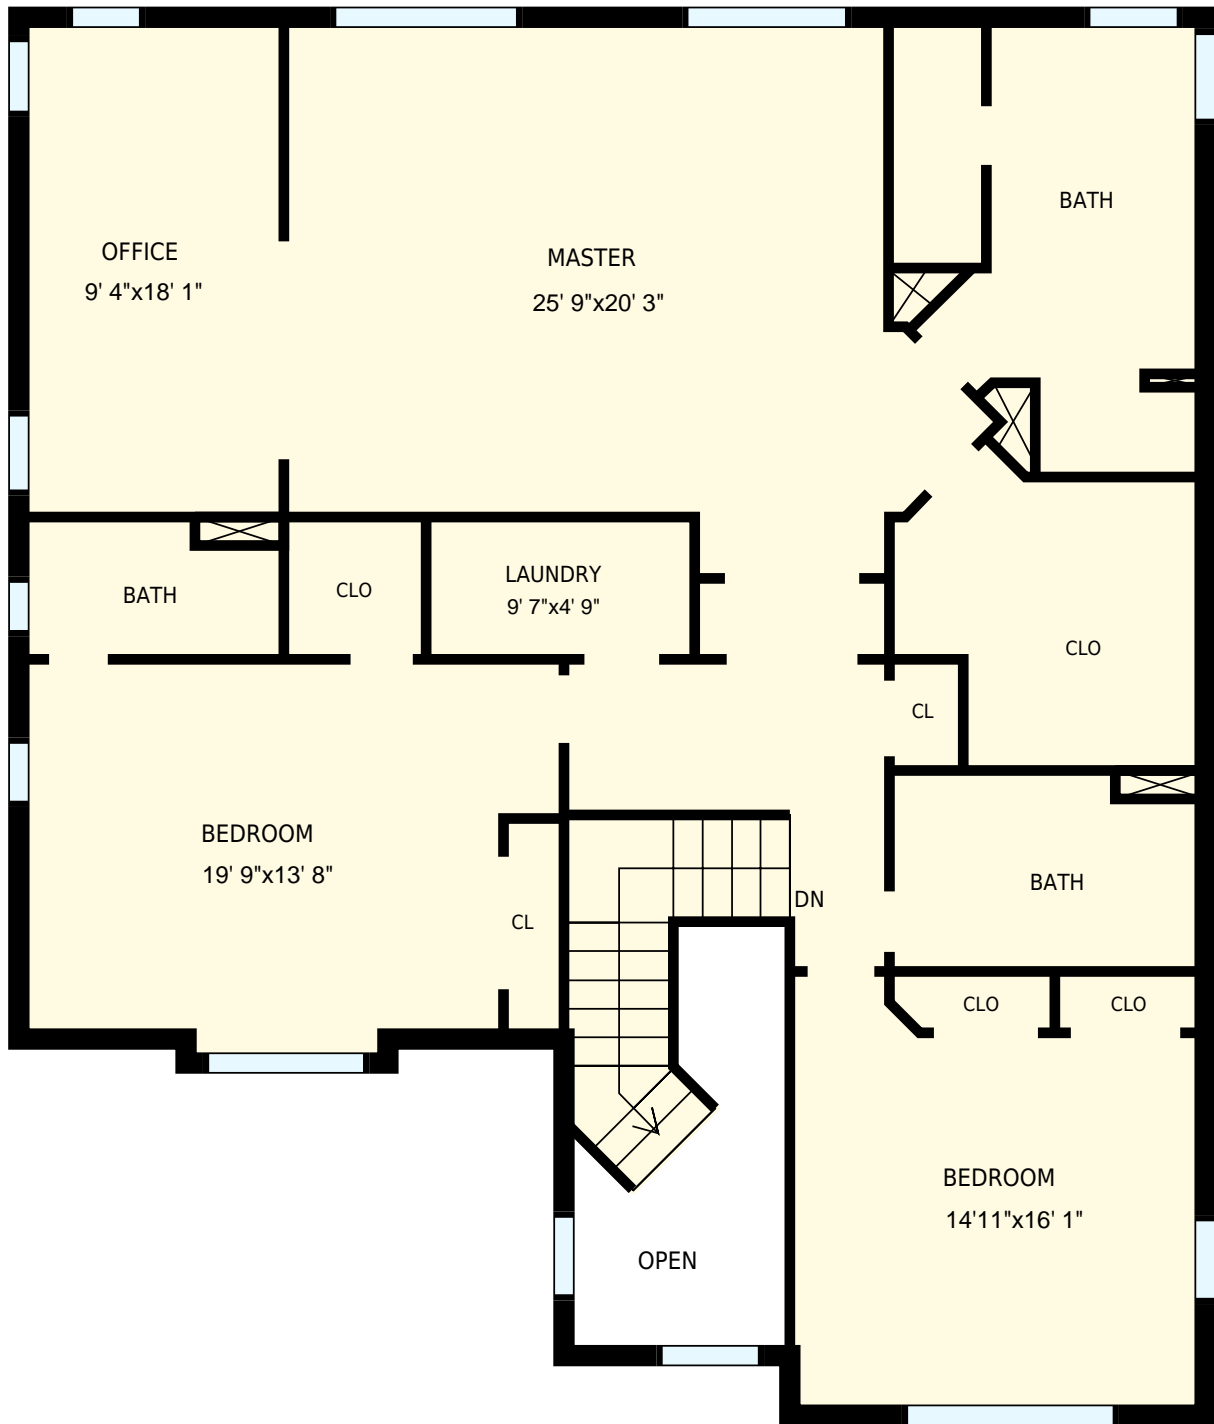

2745 Summit Dr, Glenview, IL

Total Exterior Area Above Grade 5287 sq. ft.

Main Floor
Exterior Area 1694 sq. ft.

2nd Floor
Exterior Area 2003 sq. ft.

Lower Level
Exterior Area 1590 sq. ft.

All room dimensions and floor areas must be considered approximate and are subject to independent verification. For method of measurement please see <https://youriguide.com/measure/>.

PREPARED FOR:

2745 Summit Dr, Glenview, IL

PREPARED FOR:

Main Floor

Interior Area 1550 sq. ft.
Exterior Area 1694 sq. ft.

 Included Area

PREPARED ON:
Jul, 2017

All room dimensions and floor areas must be considered approximate and are subject to independent verification. For method of measurement please see <https://youriguide.com/measure/>.

2745 Summit Dr, Glenview, IL

PREPARED FOR:

2nd Floor

Interior Area 1845 sq. ft.
 Exterior Area 2003 sq. ft.

 Included Area

PREPARED ON:
 Jul, 2017

All room dimensions and floor areas must be considered approximate and are subject to independent verification.
 For method of measurement please see <https://youriguide.com/measure/>.

2745 Summit Dr, Glenview, IL		PREPARED FOR:
Lower Level		
Interior Area	1449 sq. ft.	PREPARED ON:
Exterior Area	1590 sq. ft.	Jul, 2017
<small>All room dimensions and floor areas must be considered approximate and are subject to independent verification. For method of measurement please see https://youriguide.com/measure/.</small>		