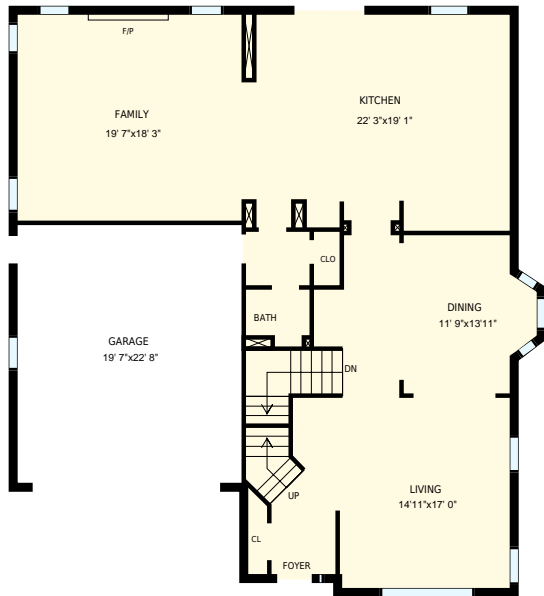

2745 Summit Dr, Glenview, IL

Total Exterior Area Above Grade 5287 sq. ft.

Main Floor
Exterior Area 1694 sq. ft.

2nd Floor
Exterior Area 2003 sq. ft.

Lower Level
Exterior Area 1590 sq. ft.

All room dimensions and floor areas must be considered approximate and are subject to independent verification. For method of measurement please see <https://youriguide.com/measure/>.

PREPARED FOR:

2745 Summit Dr, Glenview, IL

PREPARED FOR:

Main Floor

Interior Area 1550 sq. ft.
Exterior Area 1694 sq. ft.

 Included Area

PREPARED ON:
Jul, 2017

All room dimensions and floor areas must be considered approximate and are subject to independent verification. For method of measurement please see <https://youriguide.com/measure/>.

2745 Summit Dr, Glenview, IL

PREPARED FOR:

2nd Floor

Interior Area 1845 sq. ft.
 Exterior Area 2003 sq. ft.

 Included Area

PREPARED ON:
 Jul, 2017

All room dimensions and floor areas must be considered approximate and are subject to independent verification.
 For method of measurement please see <https://youriguide.com/measure/>.

2745 Summit Dr, Glenview, IL		PREPARED FOR:
Lower Level		
Interior Area	1449 sq. ft.	PREPARED ON:
Exterior Area	1590 sq. ft.	Jul, 2017
<small>All room dimensions and floor areas must be considered approximate and are subject to independent verification. For method of measurement please see https://youriguide.com/measure/.</small>		