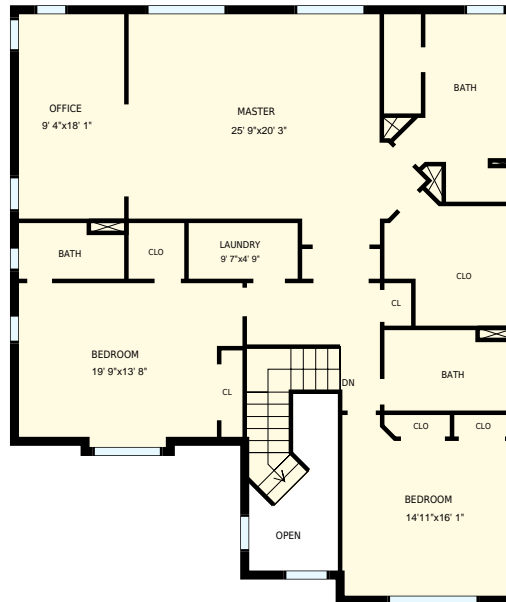

2745 Summit Dr, Glenview, IL

Total Exterior Area Above Grade 5287 sq. ft.

Main Floor
Exterior Area 1694 sq. ft.

2nd Floor
Exterior Area 2003 sq. ft.

Lower Level
Exterior Area 1590 sq. ft.

All room dimensions and floor areas must be considered approximate and are subject to independent verification. For method of measurement please see <https://youriguide.com/measure/>.

PREPARED FOR:

2745 Summit Dr, Glenview, IL

PREPARED FOR:

Main Floor

Interior Area 1550 sq. ft.
Exterior Area 1694 sq. ft.

 Included Area

PREPARED ON:
Jul, 2017

All room dimensions and floor areas must be considered approximate and are subject to independent verification. For method of measurement please see <https://youriguide.com/measure/>.

2745 Summit Dr, Glenview, IL

PREPARED FOR:

2nd Floor

Interior Area 1845 sq. ft.
 Exterior Area 2003 sq. ft.

 Included Area

PREPARED ON:
 Jul, 2017

All room dimensions and floor areas must be considered approximate and are subject to independent verification.
 For method of measurement please see <https://youriguide.com/measure/>.

2745 Summit Dr, Glenview, IL		PREPARED FOR:
Lower Level		
Interior Area	1449 sq. ft.	PREPARED ON:
Exterior Area	1590 sq. ft.	Jul, 2017
<small>All room dimensions and floor areas must be considered approximate and are subject to independent verification. For method of measurement please see https://youriguide.com/measure/.</small>		