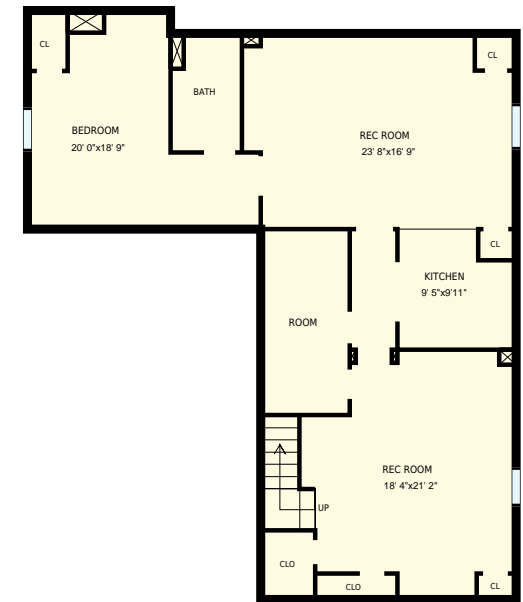

2745 Summit Dr, Glenview, IL

Total Exterior Area Above Grade 5287 sq. ft.

Main Floor
Exterior Area 1694 sq. ft.

2nd Floor
Exterior Area 2003 sq. ft.

Lower Level
Exterior Area 1590 sq. ft.

All room dimensions and floor areas must be considered approximate and are subject to independent verification. For method of measurement please see <https://youriguide.com/measure/>.

PREPARED FOR:

2745 Summit Dr, Glenview, IL

PREPARED FOR:

Main Floor

Interior Area 1550 sq. ft.
Exterior Area 1694 sq. ft.

 Included Area

PREPARED ON:
Jul, 2017

All room dimensions and floor areas must be considered approximate and are subject to independent verification. For method of measurement please see <https://youriguide.com/measure/>.

2745 Summit Dr, Glenview, IL

PREPARED FOR:

2nd Floor

Interior Area 1845 sq. ft.
 Exterior Area 2003 sq. ft.

 Included Area

PREPARED ON:
 Jul, 2017

All room dimensions and floor areas must be considered approximate and are subject to independent verification.
 For method of measurement please see <https://youriguide.com/measure/>.

2745 Summit Dr, Glenview, IL		PREPARED FOR:
Lower Level		
Interior Area	1449 sq. ft.	PREPARED ON:
Exterior Area	1590 sq. ft.	Jul, 2017
<small>All room dimensions and floor areas must be considered approximate and are subject to independent verification. For method of measurement please see https://youriguide.com/measure/.</small>		