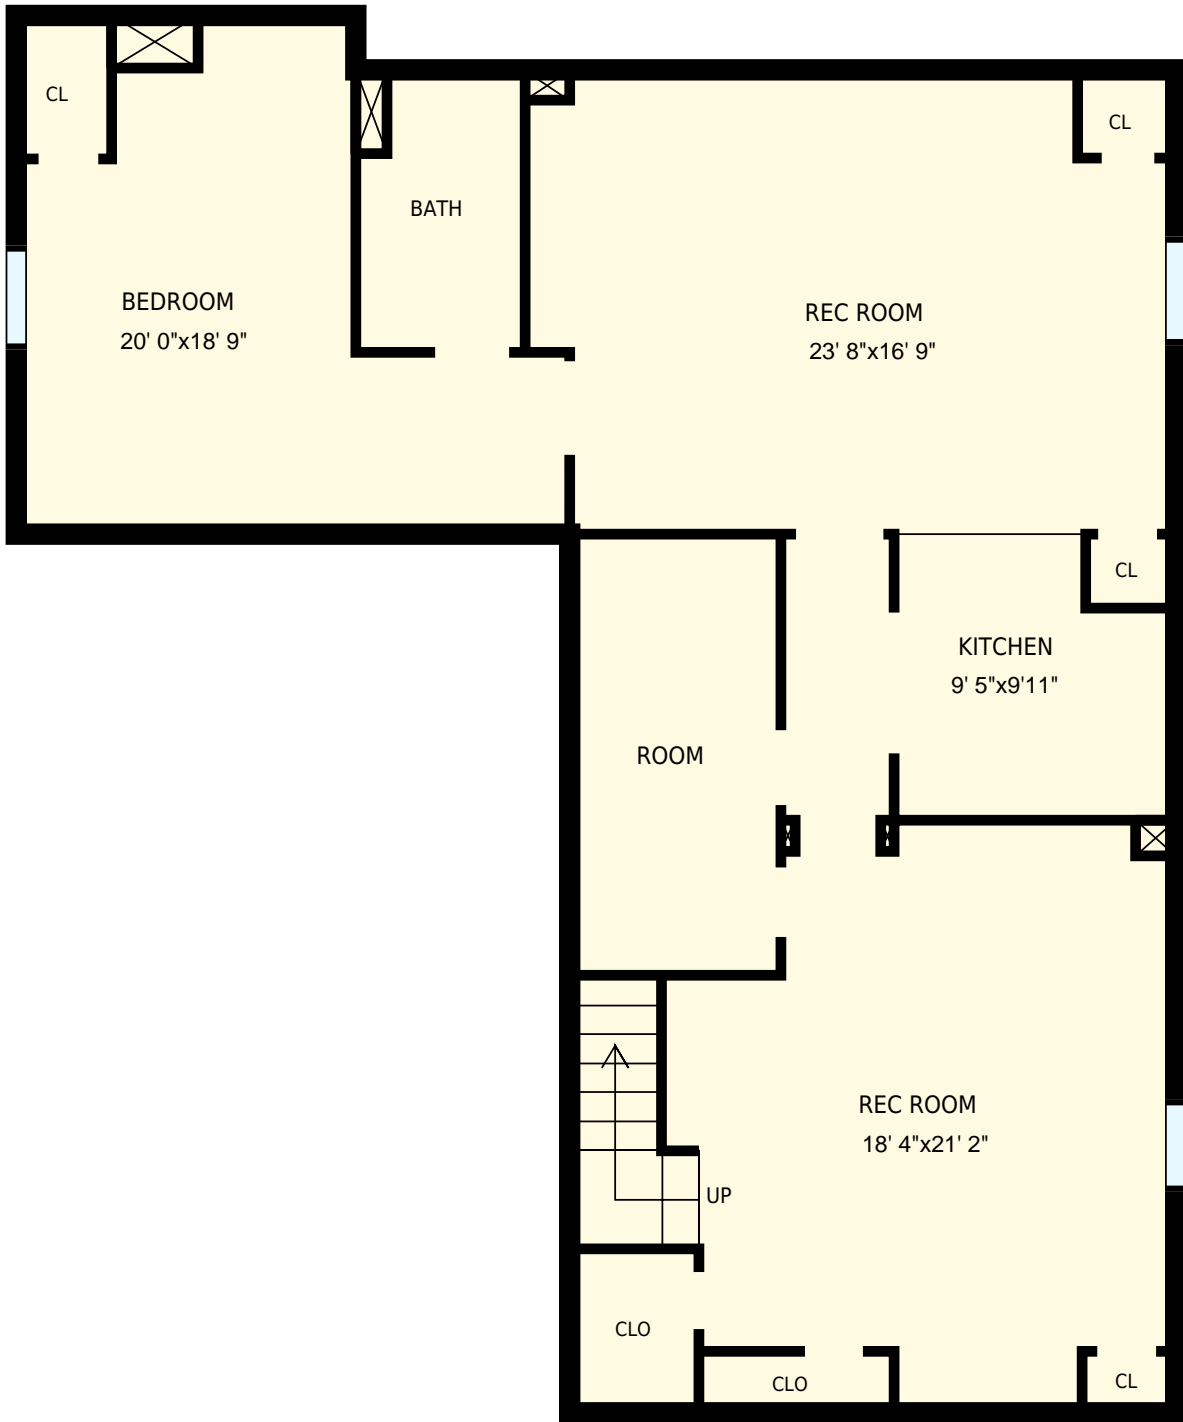

2745 Summit Dr, Glenview, IL

Total Exterior Area Above Grade 5287 sq. ft.

Main Floor
Exterior Area 1694 sq. ft.

2nd Floor
Exterior Area 2003 sq. ft.

Lower Level
Exterior Area 1590 sq. ft.

All room dimensions and floor areas must be considered approximate and are subject to independent verification. For method of measurement please see <https://youriguide.com/measure/>.

PREPARED FOR:

2745 Summit Dr, Glenview, IL

PREPARED FOR:

Main Floor

Interior Area 1550 sq. ft.
Exterior Area 1694 sq. ft.

 Included Area

PREPARED ON:
Jul, 2017

All room dimensions and floor areas must be considered approximate and are subject to independent verification. For method of measurement please see <https://youriguide.com/measure/>.

2745 Summit Dr, Glenview, IL

PREPARED FOR:

2nd Floor

Interior Area 1845 sq. ft.
 Exterior Area 2003 sq. ft.

 Included Area

PREPARED ON:
 Jul, 2017

All room dimensions and floor areas must be considered approximate and are subject to independent verification.
 For method of measurement please see <https://youriguide.com/measure/>.

2745 Summit Dr, Glenview, IL		PREPARED FOR:
Lower Level		
Interior Area	1449 sq. ft.	PREPARED ON:
Exterior Area	1590 sq. ft.	Jul, 2017
<small>All room dimensions and floor areas must be considered approximate and are subject to independent verification. For method of measurement please see https://youriguide.com/measure/.</small>		