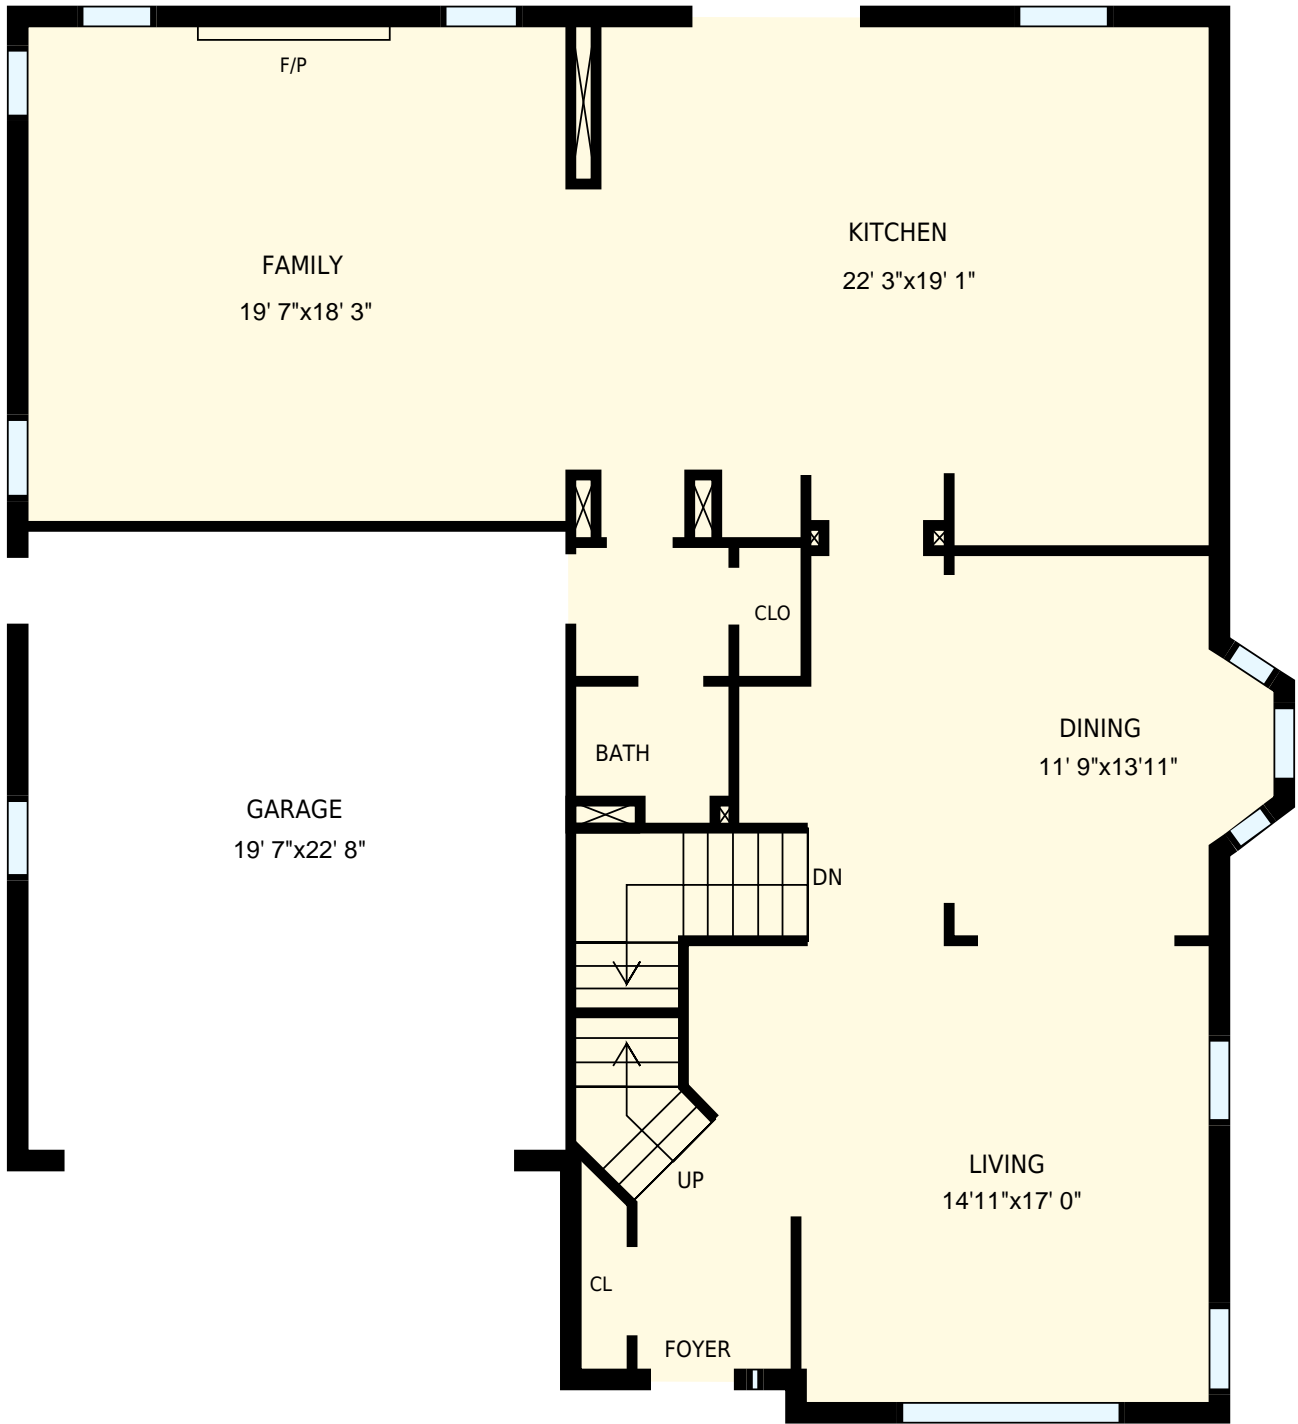

2745 Summit Dr, Glenview, IL

Total Exterior Area Above Grade 5287 sq. ft.

Main Floor
Exterior Area 1694 sq. ft.

2nd Floor
Exterior Area 2003 sq. ft.

Lower Level
Exterior Area 1590 sq. ft.

All room dimensions and floor areas must be considered approximate and are subject to independent verification. For method of measurement please see <https://youriguide.com/measure/>.

PREPARED FOR:

2745 Summit Dr, Glenview, IL

PREPARED FOR:

Main Floor

Interior Area 1550 sq. ft.
Exterior Area 1694 sq. ft.

 Included Area

PREPARED ON:
Jul, 2017

All room dimensions and floor areas must be considered approximate and are subject to independent verification. For method of measurement please see <https://youriguide.com/measure/>.

2745 Summit Dr, Glenview, IL

PREPARED FOR:

2nd Floor

Interior Area 1845 sq. ft.
 Exterior Area 2003 sq. ft.

 Included Area

PREPARED ON:
 Jul, 2017

All room dimensions and floor areas must be considered approximate and are subject to independent verification.
 For method of measurement please see <https://youriguide.com/measure/>.

2745 Summit Dr, Glenview, IL		PREPARED FOR:
Lower Level		
Interior Area	1449 sq. ft.	PREPARED ON:
Exterior Area	1590 sq. ft.	Jul, 2017
<small>All room dimensions and floor areas must be considered approximate and are subject to independent verification. For method of measurement please see https://youriguide.com/measure/.</small>		